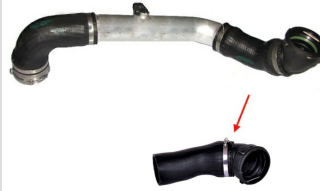

BL-35111

TURBO HOSE

OEM NO

11617799397

COMPATIBLE VEHICLES

3.20 D. / 3.18 D. E46

BL-35129

TURBO HOSE